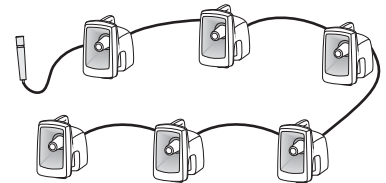

MEGAVOX PRO DAISY-CHAIN

DAISY-CHAIN READY • CONNECT MULTIPLE SYSTEMS

SIMPLE LINE-OUT TO LINE-IN CONNECTION
EXPANDS YOUR COVERAGE

Anchor Audio, Inc.

Portable Sound Systems • Torrance, California

888/444-6077

www.anchoraudio.com