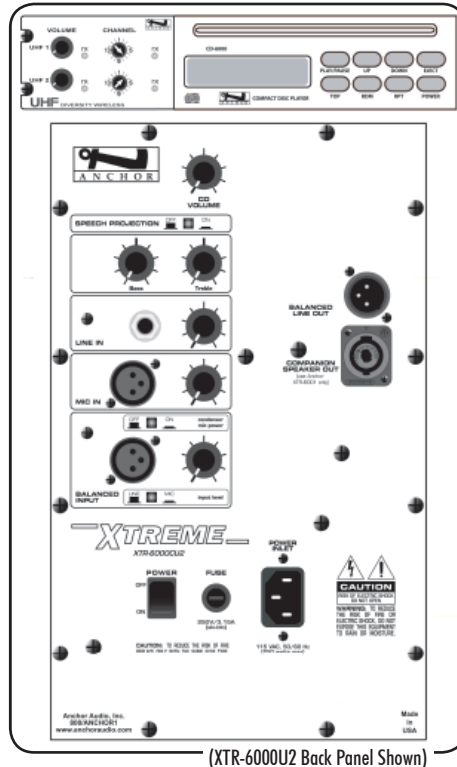

(XTR-6000U2 Back Panel Shown)

XTREME MODELS

- **XTR-6000** AC powered sound system
- **XTR-6000U1** 1 built-in wireless receiver
- **XTR-6000U2** 2 built-in wireless receivers
- **XTR-6000CU1** Built-in CD player & 1 built-in wireless receiver
- **XTR-6000CU2** Built-in CD player & 2 built-in wireless receivers
- **XTR-6100** Basic powered sound system

XTREME TECHNICAL SPECIFICATIONS

Rated Power Output	130 watts
Max SPL @ Rated Power	123 dB Projection ON 116 dB Projection OFF
Frequency Response	80 Hz – 15 kHz Proj OFF 7 dB – 2-12 kHz Proj ON
Bass/Treble Control	8 dB cut/boost @ 100 Hz, 8 kHz
AC Power Reqs.	110 – 125Vac, 50/60 Hz, 250W Max 220 – 240Vac, 50/60 Hz, 250W Max
Dimensions (HWD)	22.5 x 13 x 10" / 57 x 33 x 25 cm
Weight	35 pounds / 16 Kg

Inputs	
Line	1/4" phone, Hi-Z, unbalanced
Mic (phantom power)	XLR female, Lo-Z, 12 VDC
Balanced	XLR female, switchable mic/line level 12 VDC phantom power (switchable)
Sensitivity For Rated Output	
Line (unbalanced)	-18 dBV (125 mVrms)
Mic (balanced)	-58 dBV (1.25 mVrms)
Line (balanced)	-15 dBV (175 mVrms)
Outputs	
Line (post fader)	XLR male, 600ohm, active balanced
Speaker	4-pole Neutrik Speakon® jack

(FEATURES & SPECIFICATIONS SUBJECT TO CHANGE WITHOUT NOTICE)

XTREME FEATURES

6-YEAR WARRANTY!

REACH CROWDS OF 5,000+

123 DB OF CLEAR SOUND

8-INCH WOOFER & CONSTANT-DIRECTIVITY
TITANIUM DOME COMPRESSION DRIVER
IN A PORTED ENCLOSURE

ACTIVE LIMITER - KEEPS SOUND CLEAN & EVEN
WHEN DRIVEN HARD

XLR INPUT ALLOWS LINE LEVEL OR MICROPHONE
SOURCES, W/ OR W/O CONDENSER MIC POWER

16 CHANNEL UHF DIVERSITY WIRELESS
BY ANCHOR AUDIO

RUGGED BUILT-IN CD PLAYER W/ BLUE
BACK-LIT DISPLAY & BAR GRAPH LEVEL

1 OR 2 BUILT-IN WIRELESS UHF RECEIVERS

LINE-LEVEL, BALANCED OUTPUT SUPPLIES SIGNAL
TO ADDITIONAL SOUND SYSTEM

SPEECH PROJECTION MODE PROVIDES
CRYSTAL-CLEAR VOICE PROJECTION

BIAMPLIFIED; SEPARATE HIGH & LOW FREQUENCY
AMPLIFIERS ENHANCE PERFORMANCE