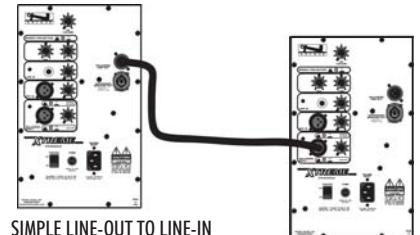

MADE IN THE USA!

XTREME DAISY-CHAIN

DAISY-CHAIN READY • CONNECT MULTIPLE SYSTEMS

SIMPLE LINE-OUT TO LINE-IN
CONNECTION EXPANDS YOUR COVERAGE

Anchor Audio, Inc.

Portable Sound Systems • Torrance, California

888/444-6077

www.anchoraudio.com